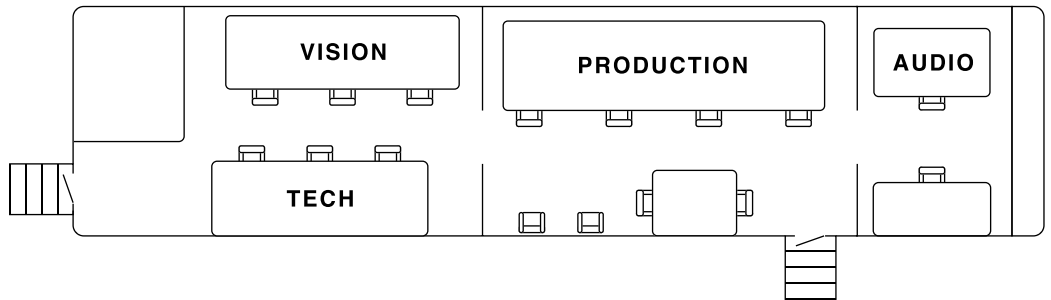

## TRUCK

-  Non expanding fixed truck :  
Size 12m (l) x 2,6m (w) x 4m (h).
-  Power requirements : 3 phase 32 amp.
-  Weight : 20t
-  12 working spaces :  
3 shading positions,  
4 production positions,  
2 audio positions,  
3 flex spaces.

 **CAMERAS** Up to 20 cameras. Detailed PDF of all references available on request.

 **LENSES** Detailed PDF of all references available on request.

 **VISION MIXER** Sony XVS G1 - UHD 24 IN 12 OUT.

 **PRODUCTION** Sony ICP X1224 + ICP X1116  
48' HDR OLED LG x6.

 **FIBER** Ereca CamRacer

 **ROUTER, STAGE BOXES, AVAILABLE I/O** Ross FR12,  
Ereca Stage Racer2,  
24 x 12G I/O outside,  
28 x 12G I/O inside.

 **COLOR MANAGEMENT** AJA ColorBoxes, Pomfort LiveGrade, Sony PVM X3200/2400, Sony RCP, PRISM MPS100,  
AJA FS HDR.