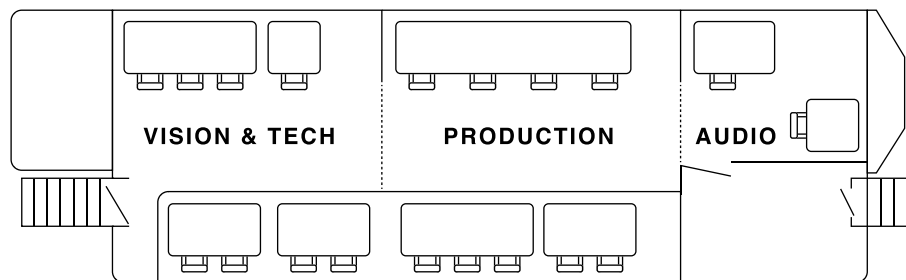

TRAILER

📄 Single expanding semi-trailer :

Size folded 14 x 2,6m,
Size expanded 15,5 x 4,5m,
Working area with tractor 18 x 5,5m.

⚡ Power requirements : 3 phase 63 amp.

📦 Weight : 24 t.

👤 20 working spaces :
3 shading positions,
4 production positions,
audio room with 2 positions,
9 flex spaces.

📷 CAMERAS

Up to 20 cameras. Detailed PDF of all references available on the website.

🔍 LENSES

Detailed PDF of all references available on the website.

🎛️ VISION MIXER

Sony XVS 7000 5ME, 80 IN, 48 OUT.

📺 PRODUCTION